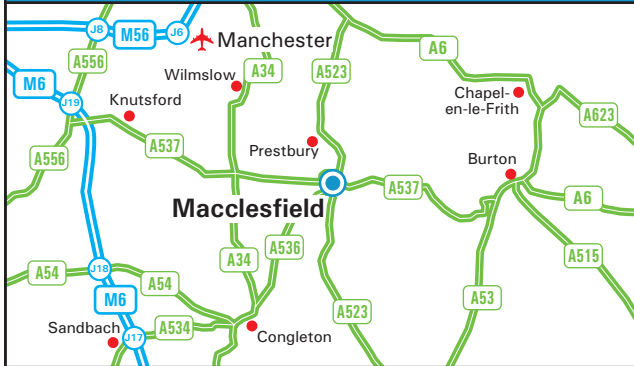

PROCESSCOMPONENTS
MUCON | KEK | GARDNER | PPS

Process Components Ltd
Graphic House
Bank Street
Macclesfield Cheshire SK11 7AR
Tel: 01625 412000
www.pro-components.com

From the North

- Leave the M6 at Junction 19 (signed Northwich, Knutsford, Macclesfield & A556).
- Follow A537 to Macclesfield.
- At the roundabout junction with the A523, take the third exit onto the A523 - The Silk Road (signed Leek, A523 & Buxton (A53)).
- Turn left at next set of lights onto the A537 - Buxton Road (signed Buxton & A537 (A53)).
- Continue up Buxton Road (A537) until the junction with Black Road (a Co-op Food Store is located on the junction).
- Turn right onto Black Road.
- Turn right onto Bank Street.
- We are located on the left hand side of the road (see inset).

From the South

- Leave the M6 at Junction 17 (signed Congleton, Sandbach & A534).
- Follow the A534 to Congleton and then A536 to Macclesfield.
- At the traffic light junction with the A523, turn left onto the A523 - The Silk Road (signed Stockport, Manchester & A523 (A6)).
- Pass the station on the left and turn right at the traffic light junction onto the A537 - Buxton Road (signed Buxton & A537).
- Follow direction above "From the North" point 5.

By Train

- The nearest station is Macclesfield, which receives services from Manchester Piccadilly, Stockport, Congleton, Stoke-on-Trent, Birmingham New Street and London Euston.